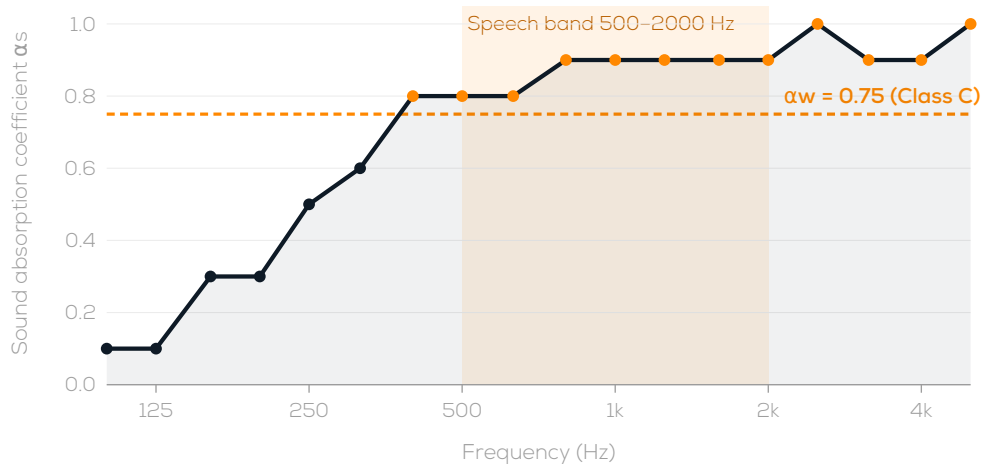

02

Sound Absorbing Performance

SPACIO is a broad-band absorber. The combination of high mass per square metre and fine surface relief converts incident acoustic energy into heat across the most relevant speech and music frequencies, reducing reverberation and improving intelligibility in the rooms where it hangs.

$\alpha_w = 0.75$ – Sound absorption Class C

Per UNI EN ISO 11654, configuration G-100 (curtain hung 100 mm in front of a hard wall).

Absorbs roughly 80% of mid-frequency speech energy across the 500–2000 Hz band.

Sound absorption curve

Independent ISO 354 acoustic test, accredited Italian laboratory, 2020. Sample of 11.88 m² mounted in G-100 configuration; rated per UNI EN ISO 11654.